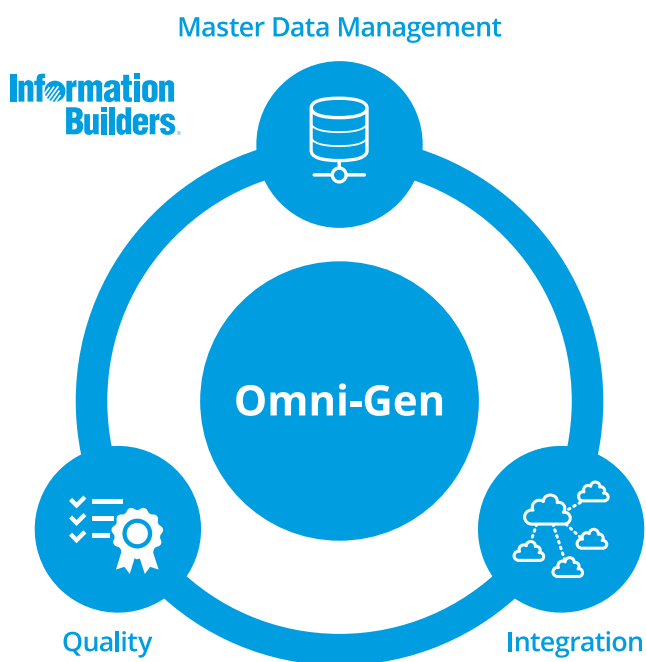

Master Data Management and Data Quality Services

Is poor data holding your organisation back? Are you looking to adopt the new wave of coming technologies, like automation, artificial intelligence or the Internet of Things? Your success in doing so will be dependent upon the ability to get your data management right.

It is estimated that 60 percent of the effort allocated to data preparation to support BI and analytics program initiatives, derives from poor data. Information Builders Omni-Gen can remedy this by generating applications that combine data integration, data quality and master data management to deliver information from one single trusted source.

Information Builders Omni-Gen offers a solution in the form of a single platform which can be housed in the cloud or on premise. Upon installation, it can reduce the time taken to complete a typical project from years, to months, to even weeks!

Information Builders Omni-Gen

- Allows data centric tools to be brought together
- Can generate applications that combine data integration, data quality and master data management to deliver information from one single trusted source
- Provides the ability for a single view of key business entities such as customer, citizen or product.
- Provides tools for organising, maintaining and tracking assets and policies
- Helps organisations to establish and manage data quality and integration initiatives
- Can be used to centralise data terminology